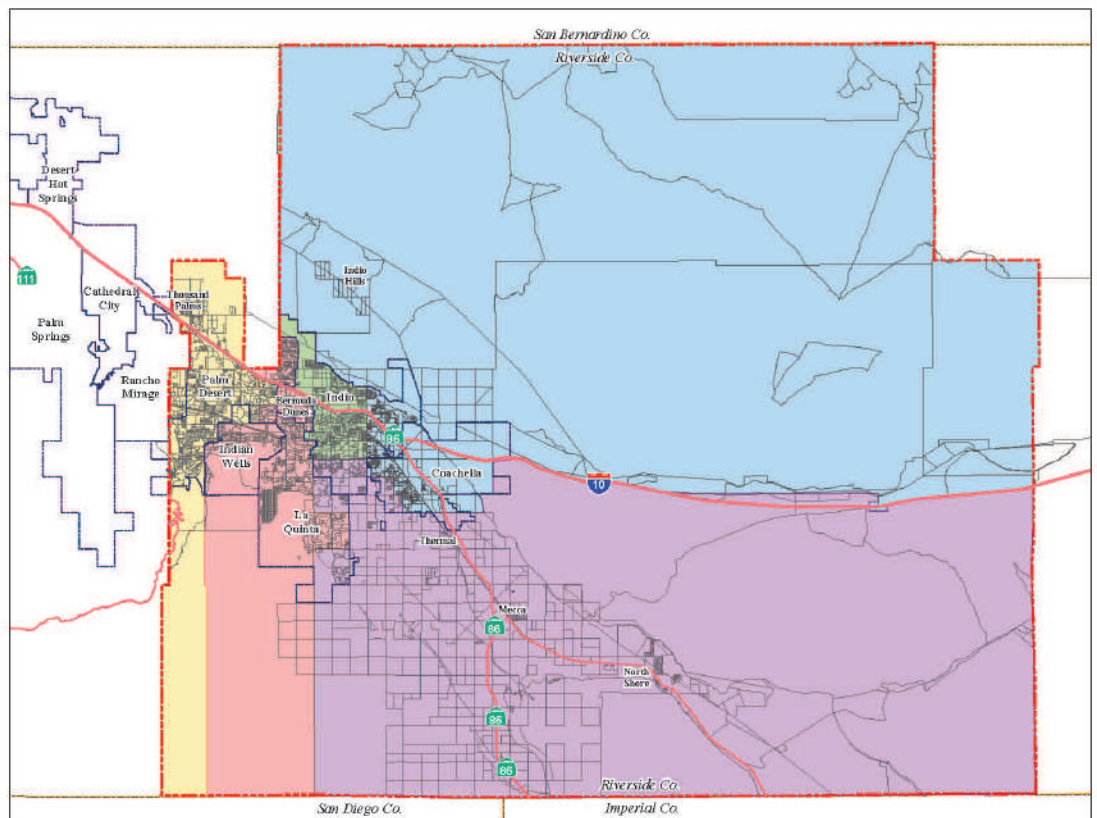

**2010 and 2020 Population  
in Existing Divisions**

2010		
Division	Population	% of Total
1	48,293	18.1
2	50,728	19.1
3	54,691	20.5
4	57,140	21.5
5	55,393	20.8
<b>TOTAL</b>	<b>266,245</b>	

Equal Divisions = 53,249

2020		
Division	Population	% of Total
1	49,218	17.7
2	52,984	19.0
3	60,557	21.8
4	57,449	20.6
5	58,009	20.8
<b>TOTAL</b>	<b>278,227</b>	

Equal Divisions = 55,645

**LEGEND**

- DRD Boundary
- Existing Division Boundaries
- Division 1
- Division 2
- Division 3
- Division 4
- Division 5
- 2020 Census Blocks
- County Boundary
- City Boundaries